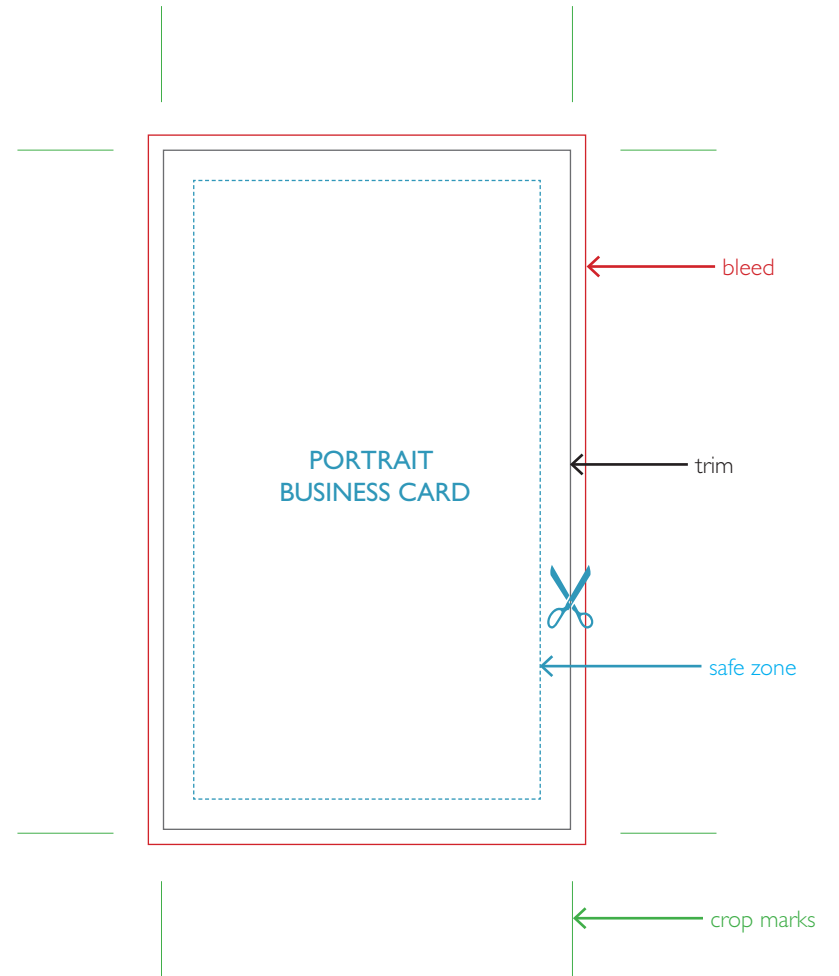

LANDSCAPE BUSINESS CARD

- Bleed - document size plus 2mm
- Trim - actual size of business card (standard 90mm x 55mm)
- Safe zone - all text and graphic elements should be within this area, unless your design is meant to bleed to the edge, if so extend into bleed.
- Cropmarks - include cropmarks to clearly indicate finished size

PORTRAIT  
BUSINESS CARD

bleed

trim

safe zone

crop marks